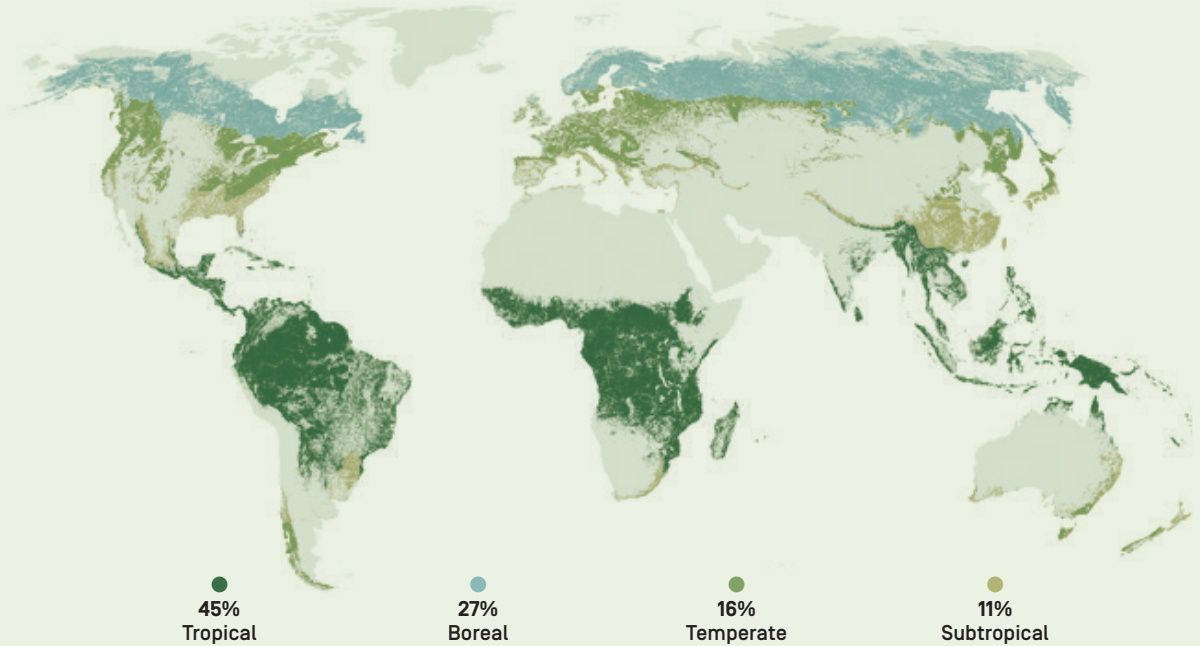

SITUATION

PROPORTION AND DISTRIBUTION OF GLOBAL FOREST AREAS BY CLIMATE, 2020

CHANGE IN FOREST AREA, 1990-2020

SURFACE AREA OCCUPIED BY FORESTS

World
4.06 billion hectares

31%
of all land mass

Over half of the world's forests are found in 5 countries

MANAGEMENT SYSTEM

WORLD

EUROPE

FRANCE

BREAKDOWN BY COUNTRY/REGION

815 million ha Russia
220 million ha China
497 million ha Brazil
227 million ha European Union
347 million ha Canada
1,870 million ha Rest of the world
310 million ha USA